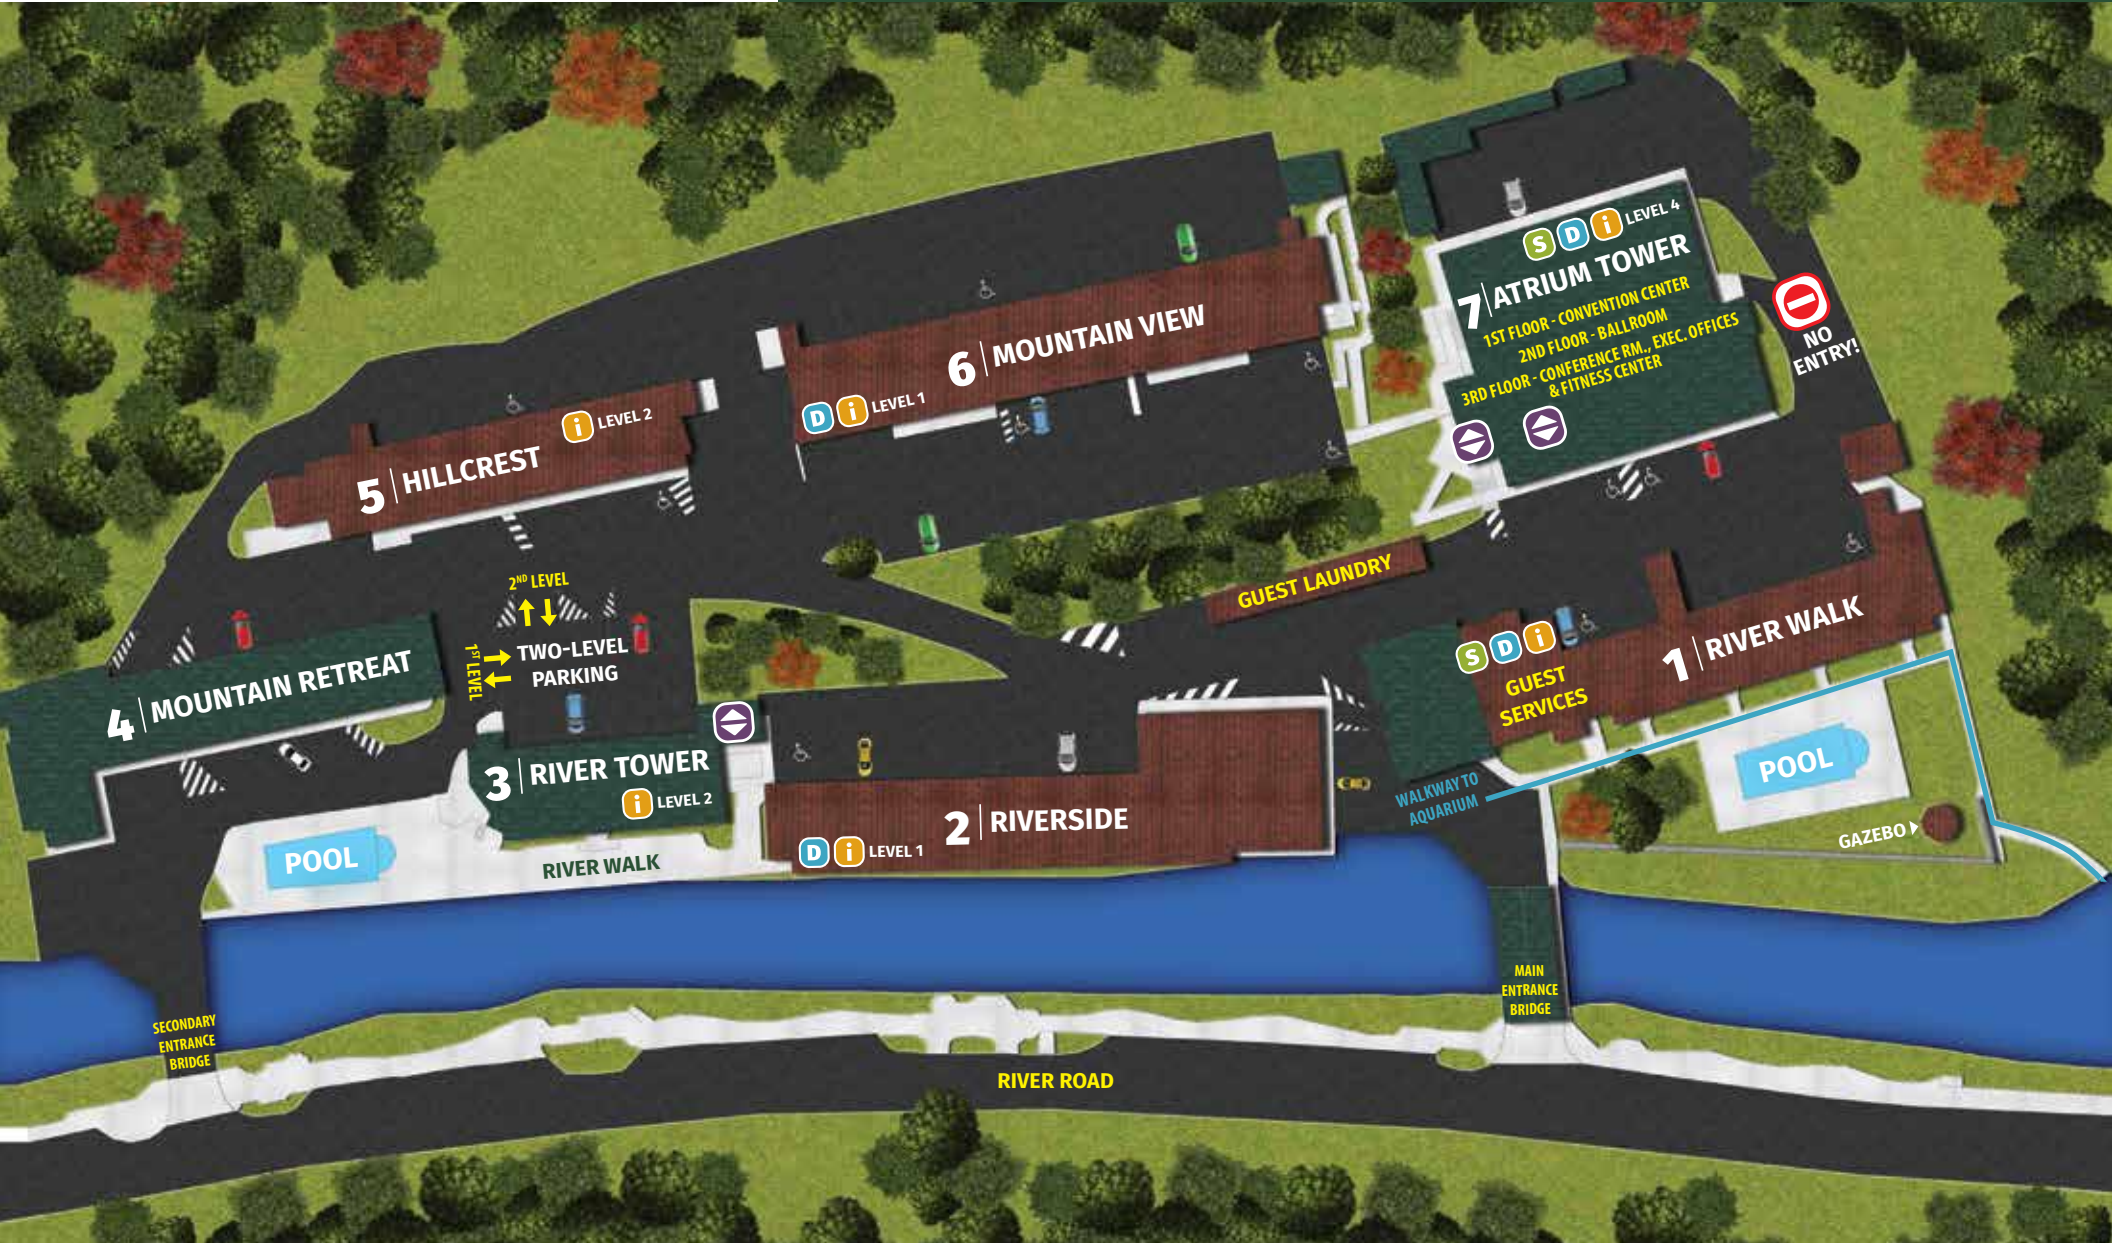

Your Location: \_\_\_\_\_  
 Building      Level      Room

Checkout Time: 10:00 a.m.

**RIVER TERRACE**  
 RESORT AND CONVENTION CENTER

DOWNLOAD  
 THE WESTGATE  
 RESORTS APP TODAY