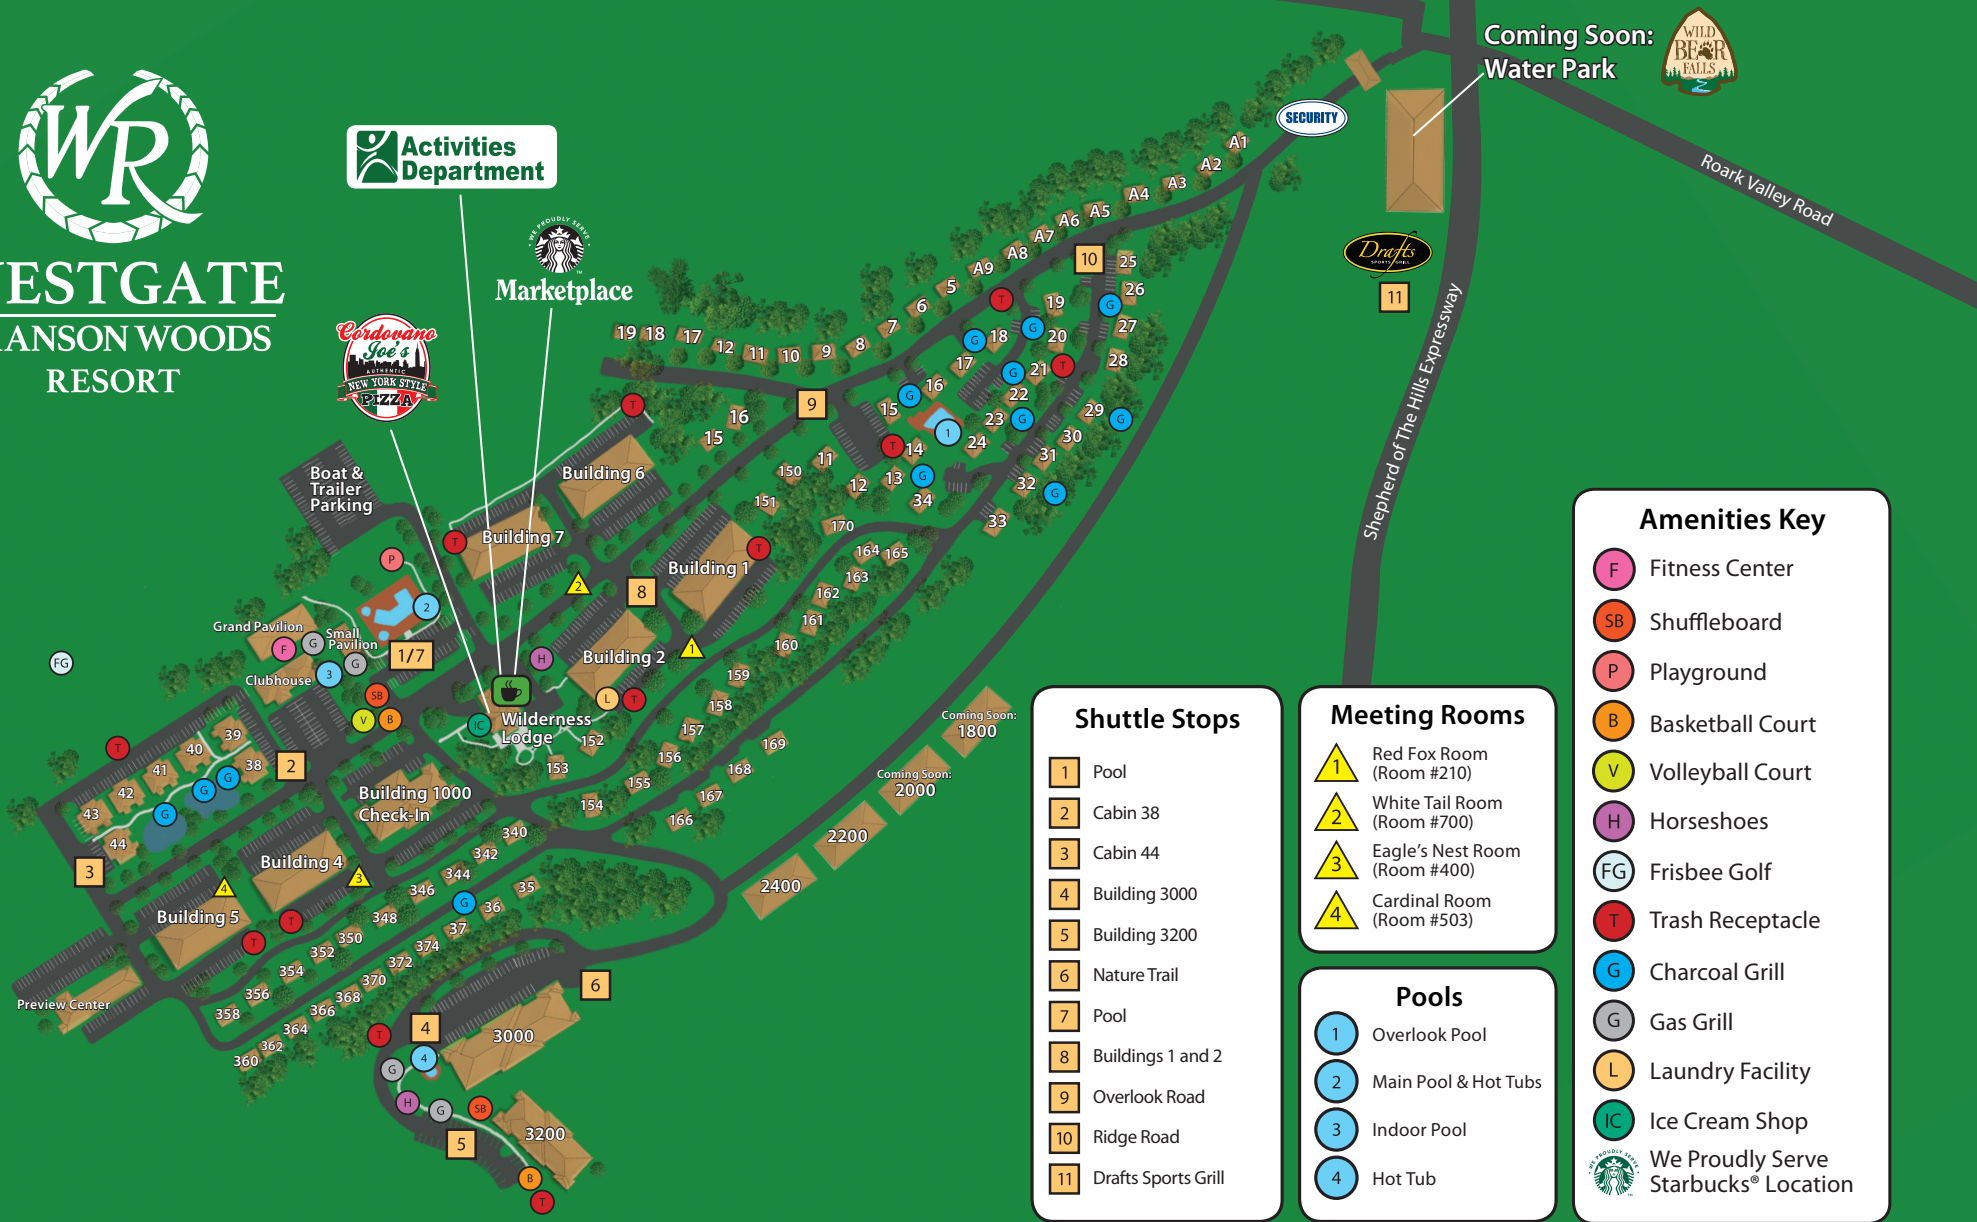

**WESTGATE**  
BRANSON WOODS  
RESORT

Coming Soon:  
Water Park

Roark Valley Road

SECURITY

Shepherd of The Hills Expressway

**Amenities Key**

- Fitness Center
- Shuffleboard
- Playground
- Basketball Court
- Volleyball Court
- Horseshoes
- Frisbee Golf
- Trash Receptacle
- Charcoal Grill
- Gas Grill
- Laundry Facility
- Ice Cream Shop
- We Proudly Serve Starbucks® Location

**Shuttle Stops**

- Pool
- Cabin 38
- Cabin 44
- Building 3000
- Building 3200
- Nature Trail
- Pool
- Buildings 1 and 2
- Overlook Road
- Ridge Road
- Drafts Sports Grill

**Meeting Rooms**

- Red Fox Room (Room #210)
- White Tail Room (Room #700)
- Eagle's Nest Room (Room #400)
- Cardinal Room (Room #503)

**Pools**

- Overlook Pool
- Main Pool & Hot Tubs
- Indoor Pool
- Hot Tub

\*Hours vary seasonally

**Gourmet Burgers • Microbrews • Full Bar • Wings • Chicken • Steak • Ribs**  
Located at the entrance of the resort. Complimentary shuttle service available.  
2280 Shepherd of The Hills Expressway, Branson, MO 65616 | 417 • 320 • 6045

Westgate Owners receive a 15% discount, please show Owners Card when ordering. One of the many benefits of Westgate Ownership. All other resort Guests receive a 10% discount, please present your key card when ordering. Hours subject to change without notice.