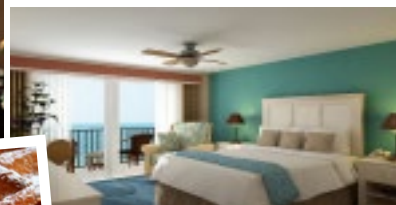

Westgate Myrtle Beach Oceanfront Resort

415 South Ocean Boulevard, Myrtle Beach, SC 29577
Reservations: (877) 288-7422

www.WestgateReservations.com

Resort Overview

Resort Amenities

- Heated Outdoor Pool
- Heated Lazy River
- Lap Pool
- Hot Tub Spa
- Children's Water Play Area
- Seaside Café & Lobby Bar
- Coconut Willy's Pool Bar
- Westgate Pizza Company
- Lighted Complimentary Registered Guest Parking Spaces (limited to one parking pass per room; trailers are not permitted)
- Concierge & Golf Director
- Room Service
- Newsstand
- Housekeeping
- Laundry Facilities
- Business Center
- High-Speed Wireless Internet Access – Fee will apply
- Pet Friendly - A $100 pet deposit is required at check-in and refundable upon check-out if there is no damage. A separate $170 nonrefundable cleaning fee is required at check-in. One dog or one cat is allowed under 60 lbs. There are breed limitations. Guests with service animals will not be charged any fees.
- Kids Eat Free*
- 24-Hour Front Desk

Resort Overview: Westgate Myrtle Beach Oceanfront Resort

Westgate Myrtle Beach Oceanfront Resort in Myrtle Beach, South Carolina, provides guests with a variety of accommodations ranging from traditional hotel rooms and comfortable studios to spacious two-bedroom suites, all within minutes of area attractions such as Family Kingdom Amusement Park, Myrtle Waves Water Park, Ripley's Aquarium and Broadway at the Beach. A nonsmoking resort, Westgate Myrtle Beach Oceanfront Resort is pet friendly, allowing pets under 60 lbs. With a variety of onsite amenities, Westgate Myrtle Beach offers something for everyone!