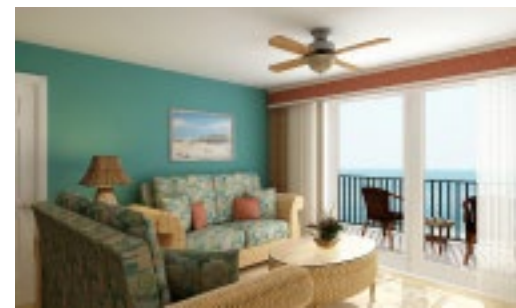

415 South Ocean Boulevard, Myrtle Beach, SC 29577 • Resort: (843) 448-4481 • Fax: (843) 448-4482
Reservations: (877) 288-7422 • www.WestgateReservations.com