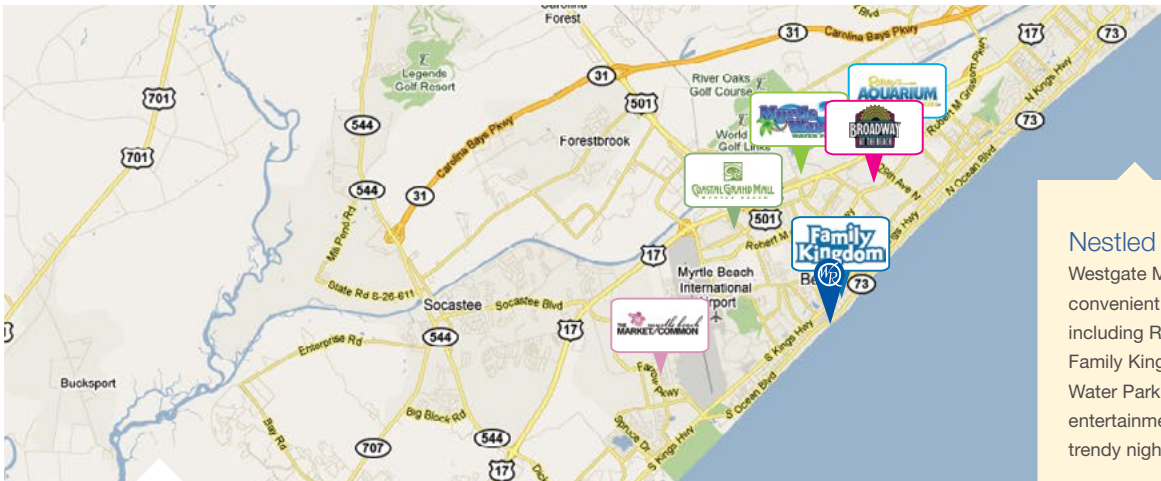

#### Location

Myrtle Beach, South Carolina

#### Nearest Attractions

Myrtle Beach Convention Center – 2 miles  
Family Kingdom Amusement Park – across the street  
Broadway at the Beach – 2.5 miles

\* Kids Eat Free, one child entrée per paying adult entrée. Children 10 years and under are eligible and includes a free children's beverage. The promotion will be available for both breakfast and dinner. Dessert is not included in this promotion. This offer cannot be combined with any other offers, coupons or discounts, including owner discounts.

Westgate Myrtle Beach Oceanfront Resort

## Myrtle Beach Area Points of Interest & Attractions

Nestled in the heart of Myrtle Beach, Westgate Myrtle Beach Oceanfront Resort provides convenient access to Grand Strand attractions, including Ripley's Aquarium, Broadway at the Beach, Family Kingdom Amusement Park and Myrtle Waves Water Park, as well as family-friendly restaurants, live entertainment venues, factory outlet shopping and trendy nightlife.