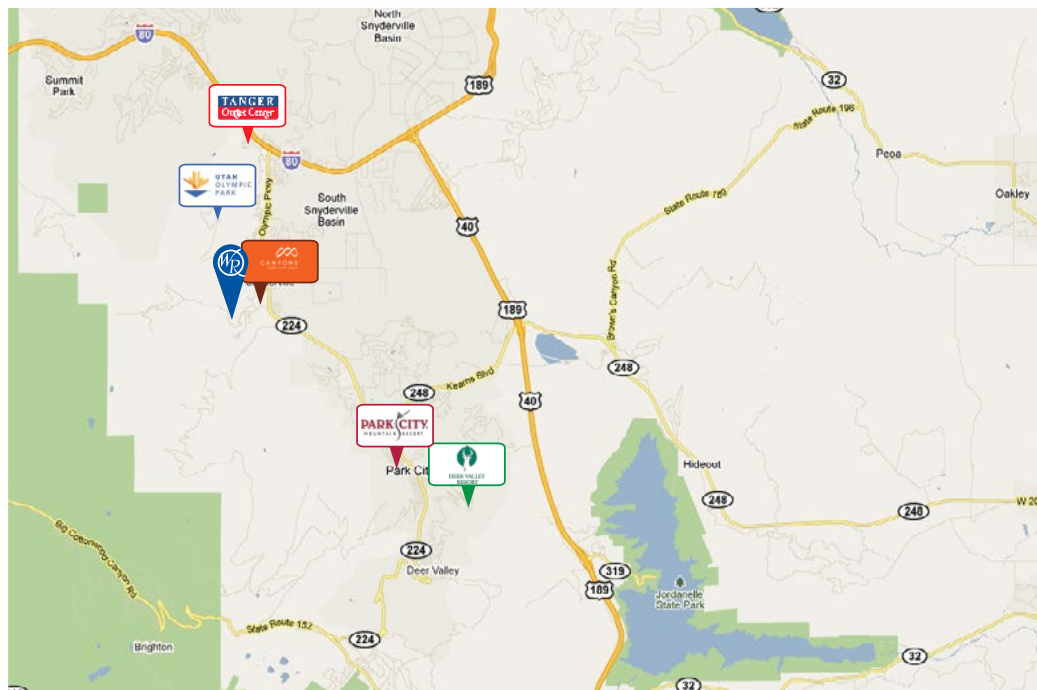

The perfect spot for a memorable Park City vacation getaway, Westgate Park City Resort & Spa lies just 30 minutes from the Salt Lake City International Airport and within minutes of Park City ski slopes, attractions, specialty shops and restaurants.