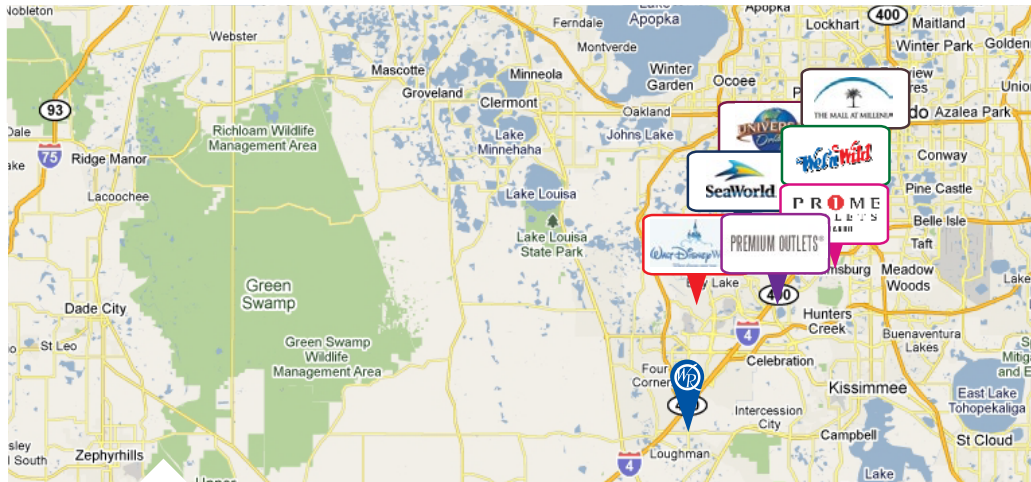

Resort Facts: Westgate Town Center

Location
Kissimmee, Florida

Meeting Space
8 Meeting Rooms
16,491 sq. ft. of space

Total Rooms
1,708

Nearest Attractions
Walt Disney World® Resort – 1 mile
Universal Orlando® Resort – 15 miles
SeaWorld® Orlando – 13 miles
Aquatica – 13 miles
Wet 'n' Wild® Water Park – 14.5 miles
Fun Spot Action Park – 15 miles
Gatorland – 15 miles

Orlando Area Points of Interest & Attractions

Just minutes from Walt Disney World® Resort, Universal Orlando® Resort and SeaWorld® Orlando, Westgate Town Center also provides convenient access to all major Orlando tourist attractions, as well as the Orange County Convention Center, downtown Orlando and the Orlando International Airport.

Westgate Town Center is located at:
4000 Westgate Blvd., Kissimmee, FL 34747

Attractions

- Walt Disney World® Resort – 1 mile
- SeaWorld® Orlando – 13 miles
- Universal Orlando® Resort – 15 miles
- Aquatica – 13 miles
- Wet 'n' Wild® Water Park – 14.5 miles
- Fun Spot Action Park – 15 miles
- Gatorland – 15 miles

Orlando Area & Directions

How to get to Westgate Town Center

From Orlando International Airport:

Take Highway 528 (BeachLine Expressway) West to I-4. Follow I-4 West To Exit 64B (U.S. 192 West/Walt Disney World®). Turn left onto Old Lake Wilson Road. The entrance to Westgate Town Center is on the right one-quarter of a mile.
Distance from Orlando International Airport to Westgate Town Center: 24 miles