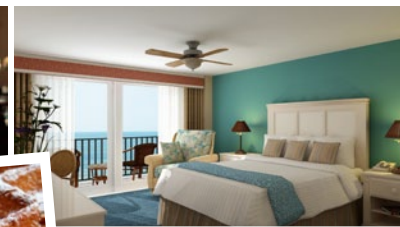

Westgate Myrtle Beach Oceanfront Resort

415 South Ocean Boulevard, Myrtle Beach, SC 29577
Reservations: 1-877-288-7422 • Resort: (843) 448-4481

<http://wstgt.com/myrtle-beach>

Resort Overview

Resort Amenities

- Heated Outdoor Pool
- Heated Lazy River
- Lap Pool
- Hot Tub Spa
- Children's Water Play Area
- Seaside Café & Lobby Bar
- Coconut Willy's Pool Bar
- Catamaran Cafe
- Westgate Pizza Company
- Lighted Complimentary Registered Guest Parking Spaces (limited to one parking pass per room; trailers are not permitted)
- Concierge & Golf Director
- Room Service
- Newsstand
- Housekeeping
- Laundry Facilities
- Business Center
- High-Speed Wireless Internet Access – Fee will apply
- Pet Friendly - A $75 refundable deposit is required at check-in. A separate $80 nonrefundable cleaning fee is required at check-in. One cat or dog allowed under 60 lbs. Guests with service animals will not be charged any of the above fees.
- Kids Eat Free*

Resort Overview: Westgate Myrtle Beach Oceanfront Resort

Westgate Myrtle Beach Oceanfront Resort in Myrtle Beach, South Carolina, provides guests with a variety of accommodations ranging from traditional hotel rooms and comfortable studios to spacious two-bedroom suites, all within minutes of area attractions such as Family Kingdom Amusement Park, Myrtle Waves Water Park, Ripley's Aquarium and Broadway at the Beach. A nonsmoking resort, Westgate Myrtle Beach Oceanfront Resort is pet friendly, allowing pets under 60 lbs. With a variety of onsite amenities, Westgate Myrtle Beach offers something for everyone!