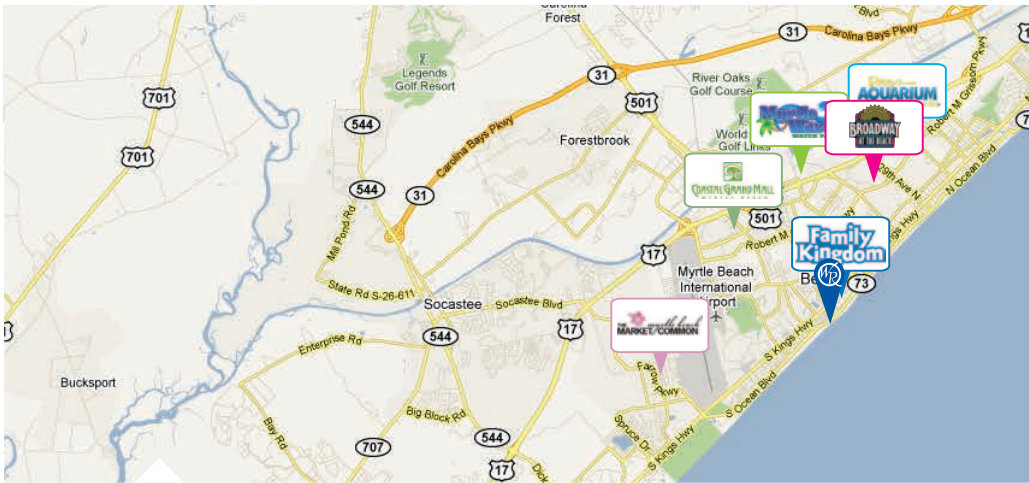

Nearest Attractions

Myrtle Beach Convention Center – 2 miles
Family Kingdom Amusement Park – across the street
Broadway at the Beach – 2.5 miles

* Kids Eat Free, one child entrée per paying adult entrée. Children 10 years and under are eligible and includes a free children's beverage. The promotion will be available for both breakfast and dinner. Dessert is not included in this promotion. This offer cannot be combined with any other offers, coupons or discounts, including owner discounts.

Nestled in the heart of Myrtle Beach, Westgate Myrtle Beach Oceanfront Resort provides convenient access to Grand Strand attractions, including Ripley's Aquarium, Broadway at the Beach, Family Kingdom Amusement Park and Myrtle Waves Water Park, as well as family-friendly restaurants, live entertainment venues, factory outlet shopping and trendy nightlife.

Westgate Myrtle Beach Oceanfront Resort is located at:

415 South Ocean Boulevard, Myrtle Beach, SC 29577

Attractions

- Myrtle Beach Convention Center – 2 miles
- Family Kingdom Amusement Park – across the street
- Myrtle Waves Water Park – 2.5 miles
- Ripley's Aquarium – 2.5 miles

Shopping

- Tanger Outlet Center – 6.8 miles
- Coastal Grand Mall – 3.1 miles
- The Market Common – 2.8 miles
- Broadway at the Beach – 3 miles

Myrtle Beach Area & Directions

How to get to Westgate Myrtle Beach Oceanfront Resort